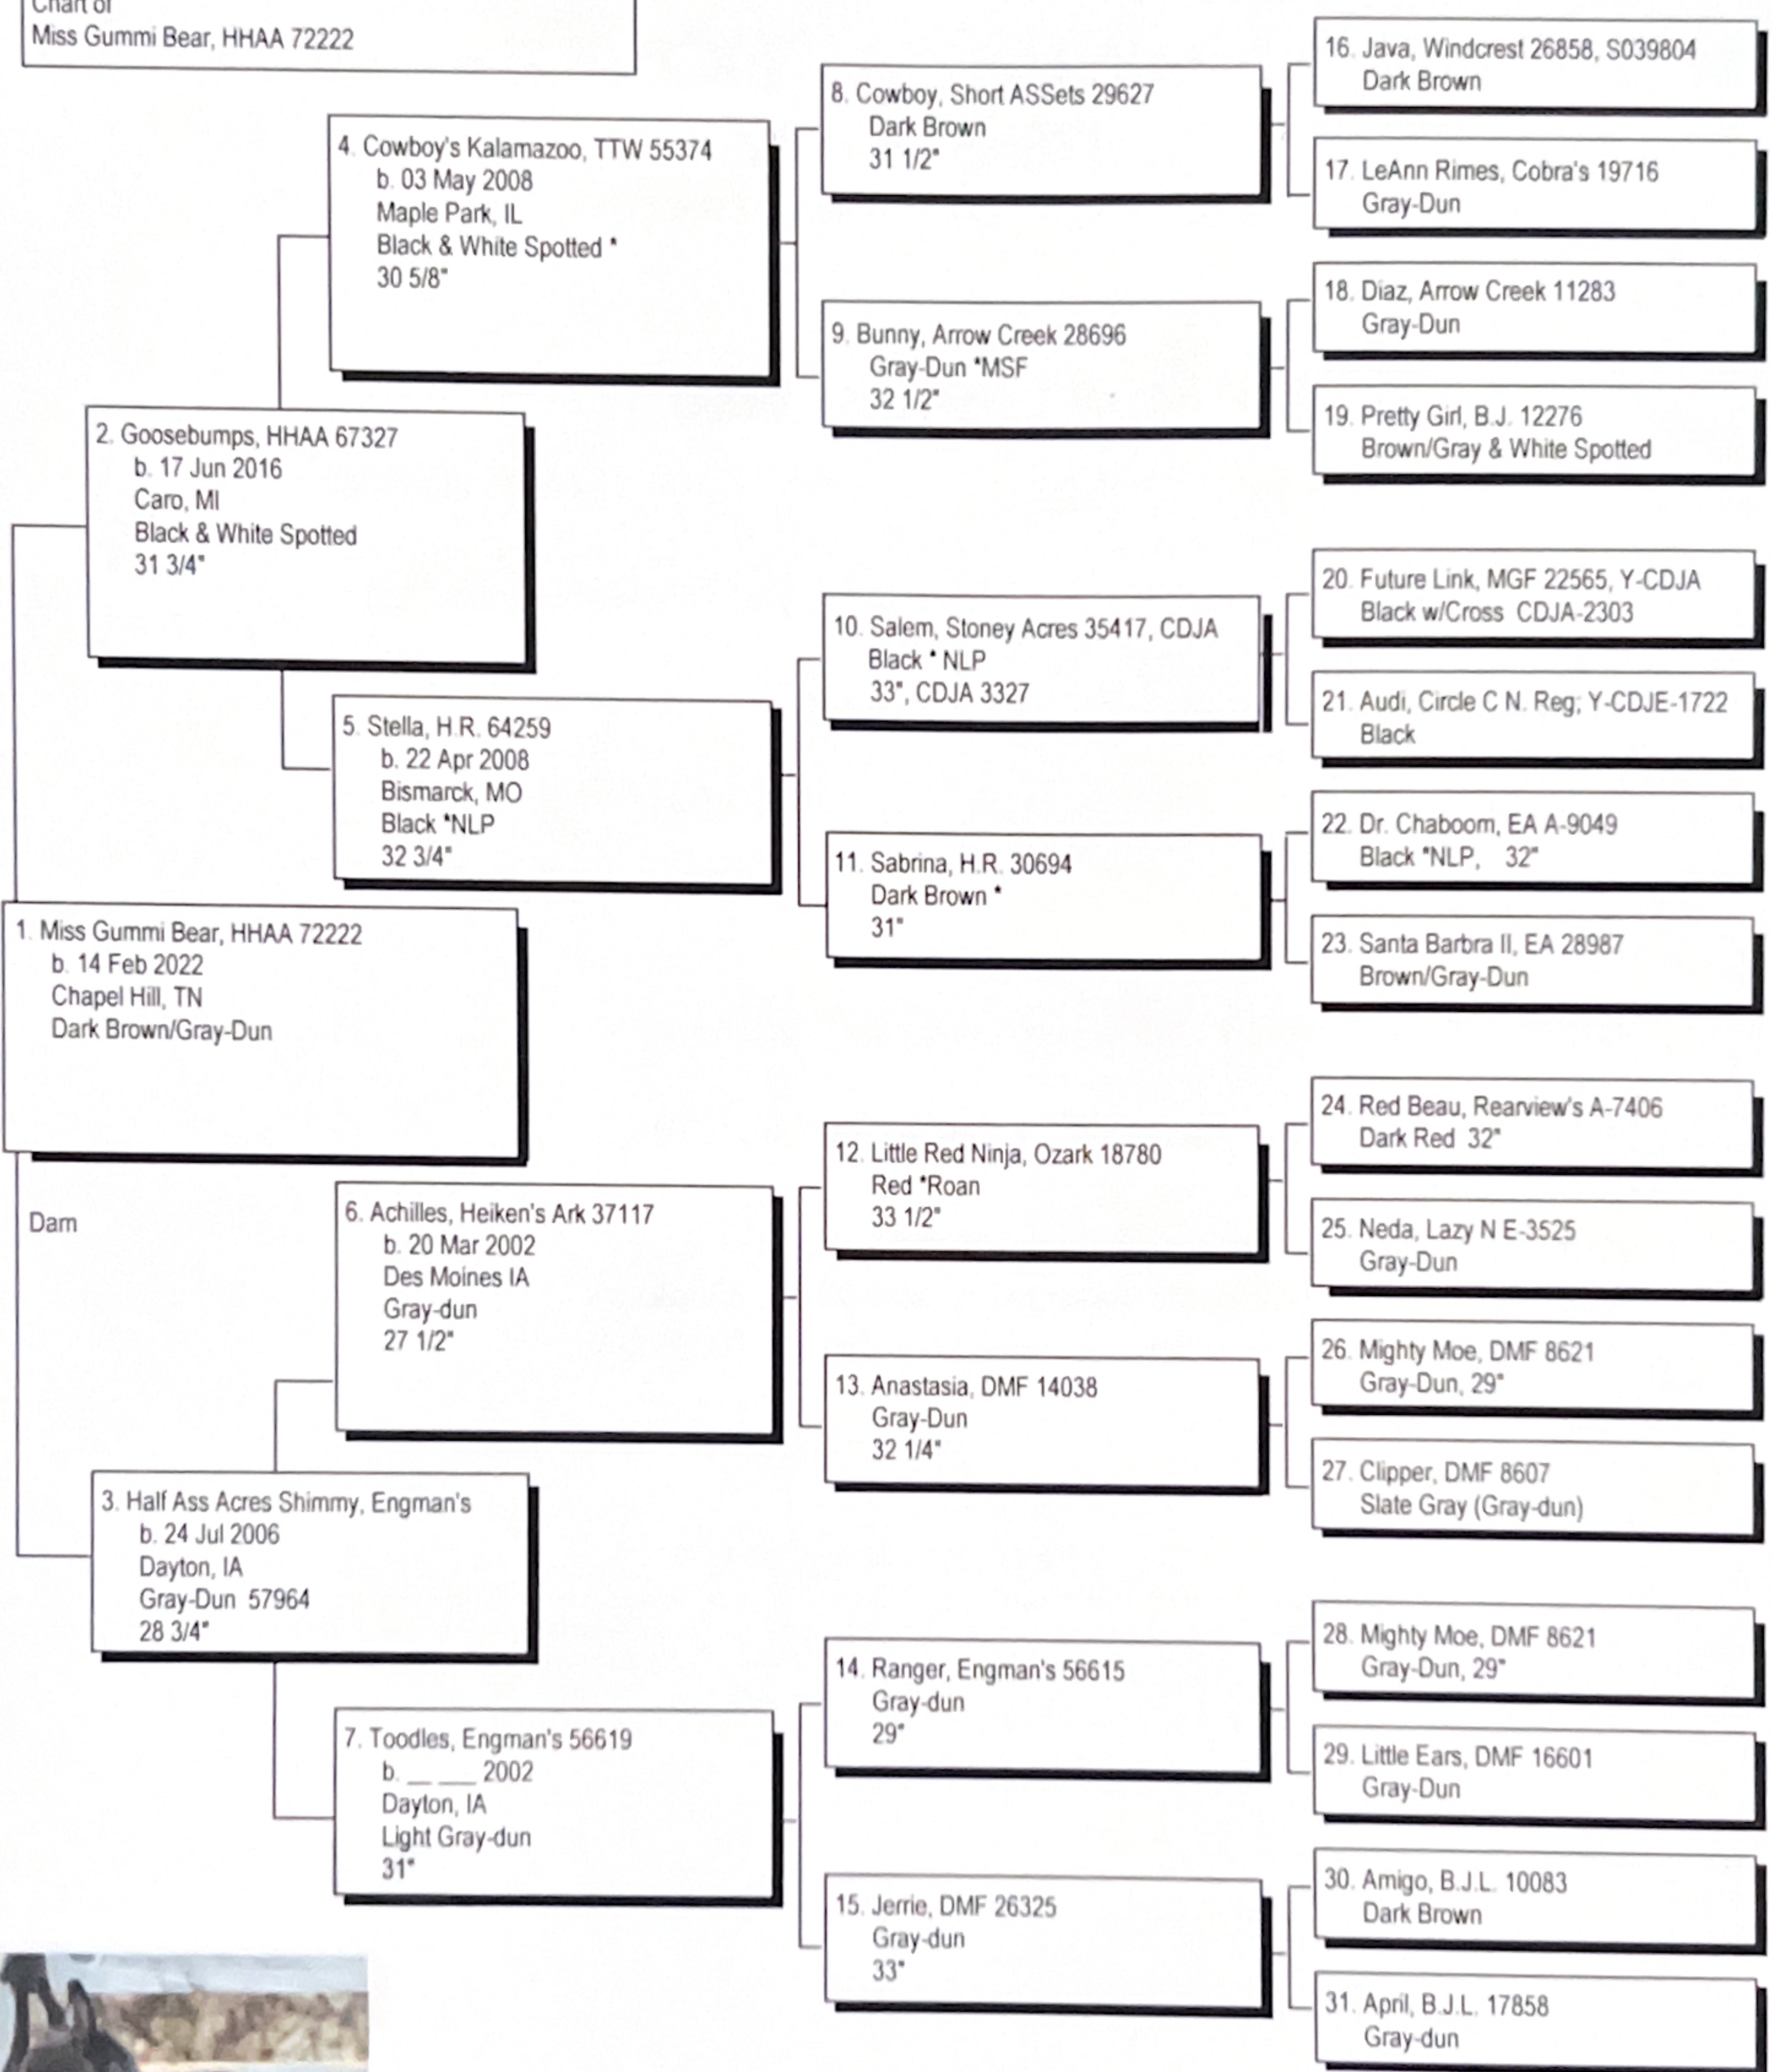

Pedigree

Chart #1

Chart of
Miss Gummi Bear, HHA 72222

The American Donkey and Mule Society
 P.O. Box 1210, Lewisville, TX 75067 (972) 219-0781
 The American Donkey and Mule Society is not responsible
 for errors in information submitted to the registry.