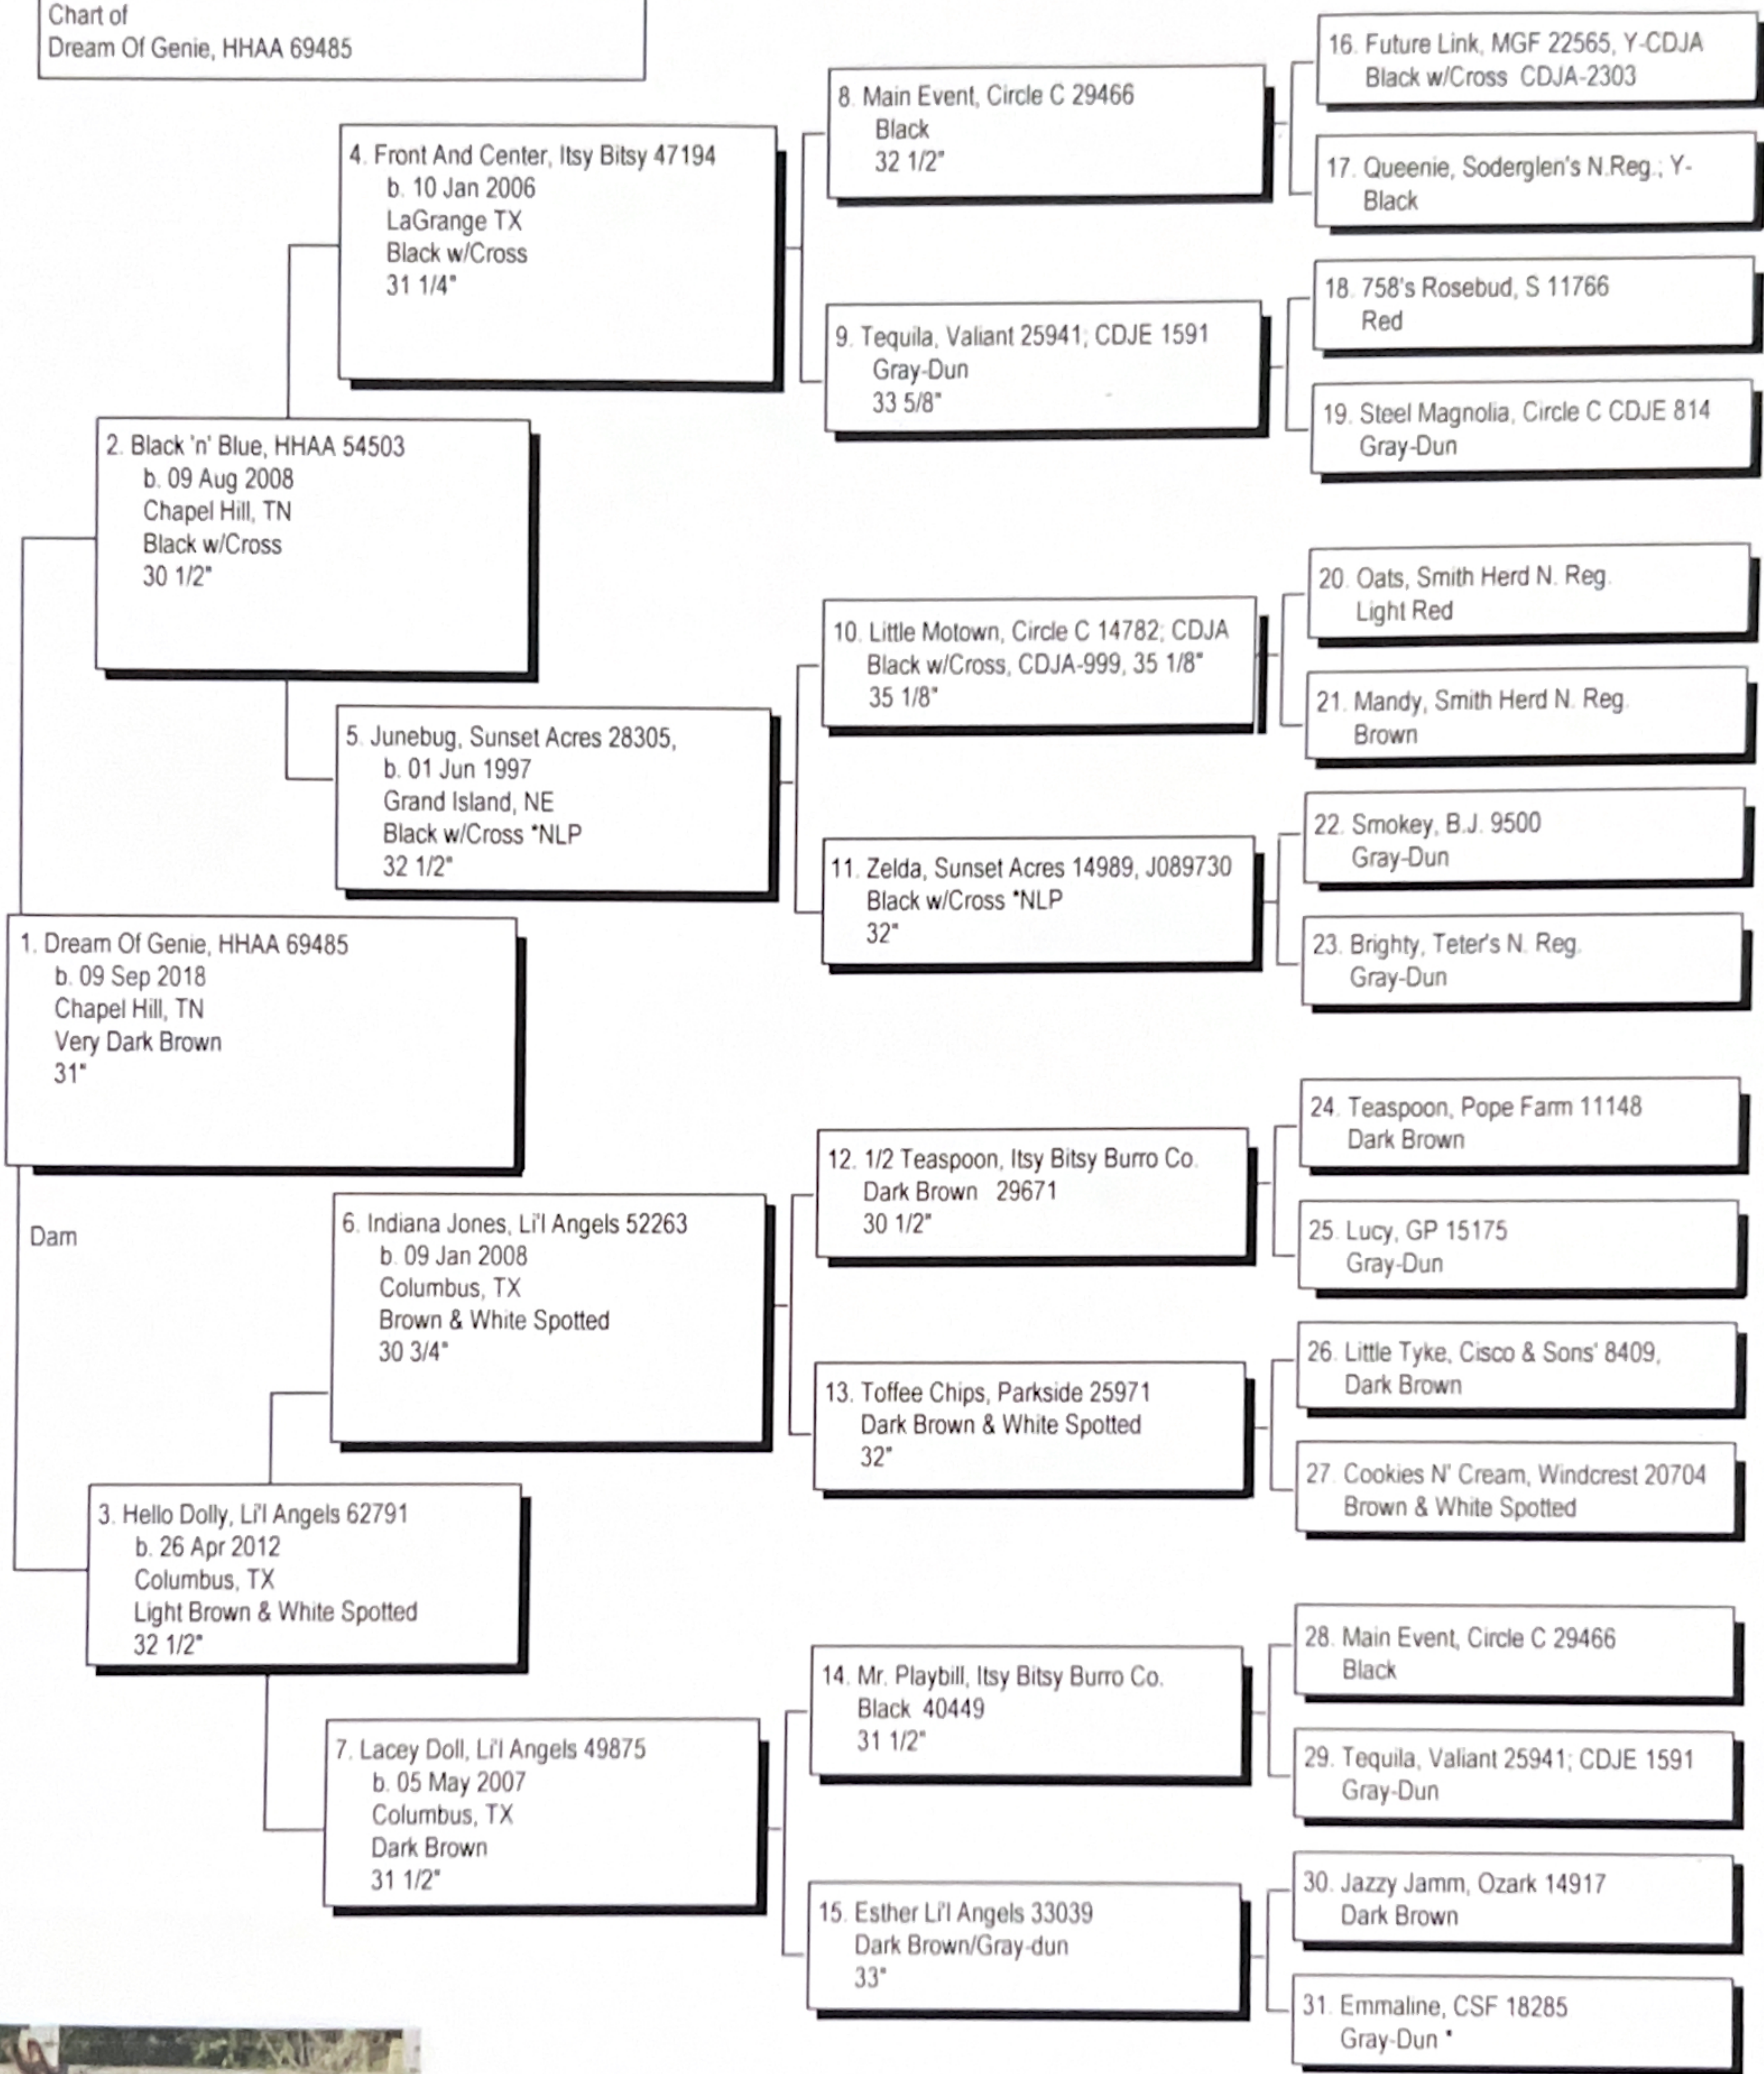

Pedigree

Chart #1

Chart of
Dream Of Genie, HHA 69485

The American Donkey and Mule Society
 P.O. Box 1210, Lewisville, TX 75067 (972) 219-0781
 The American Donkey and Mule Society is not responsible
 for errors in information submitted to the registry.