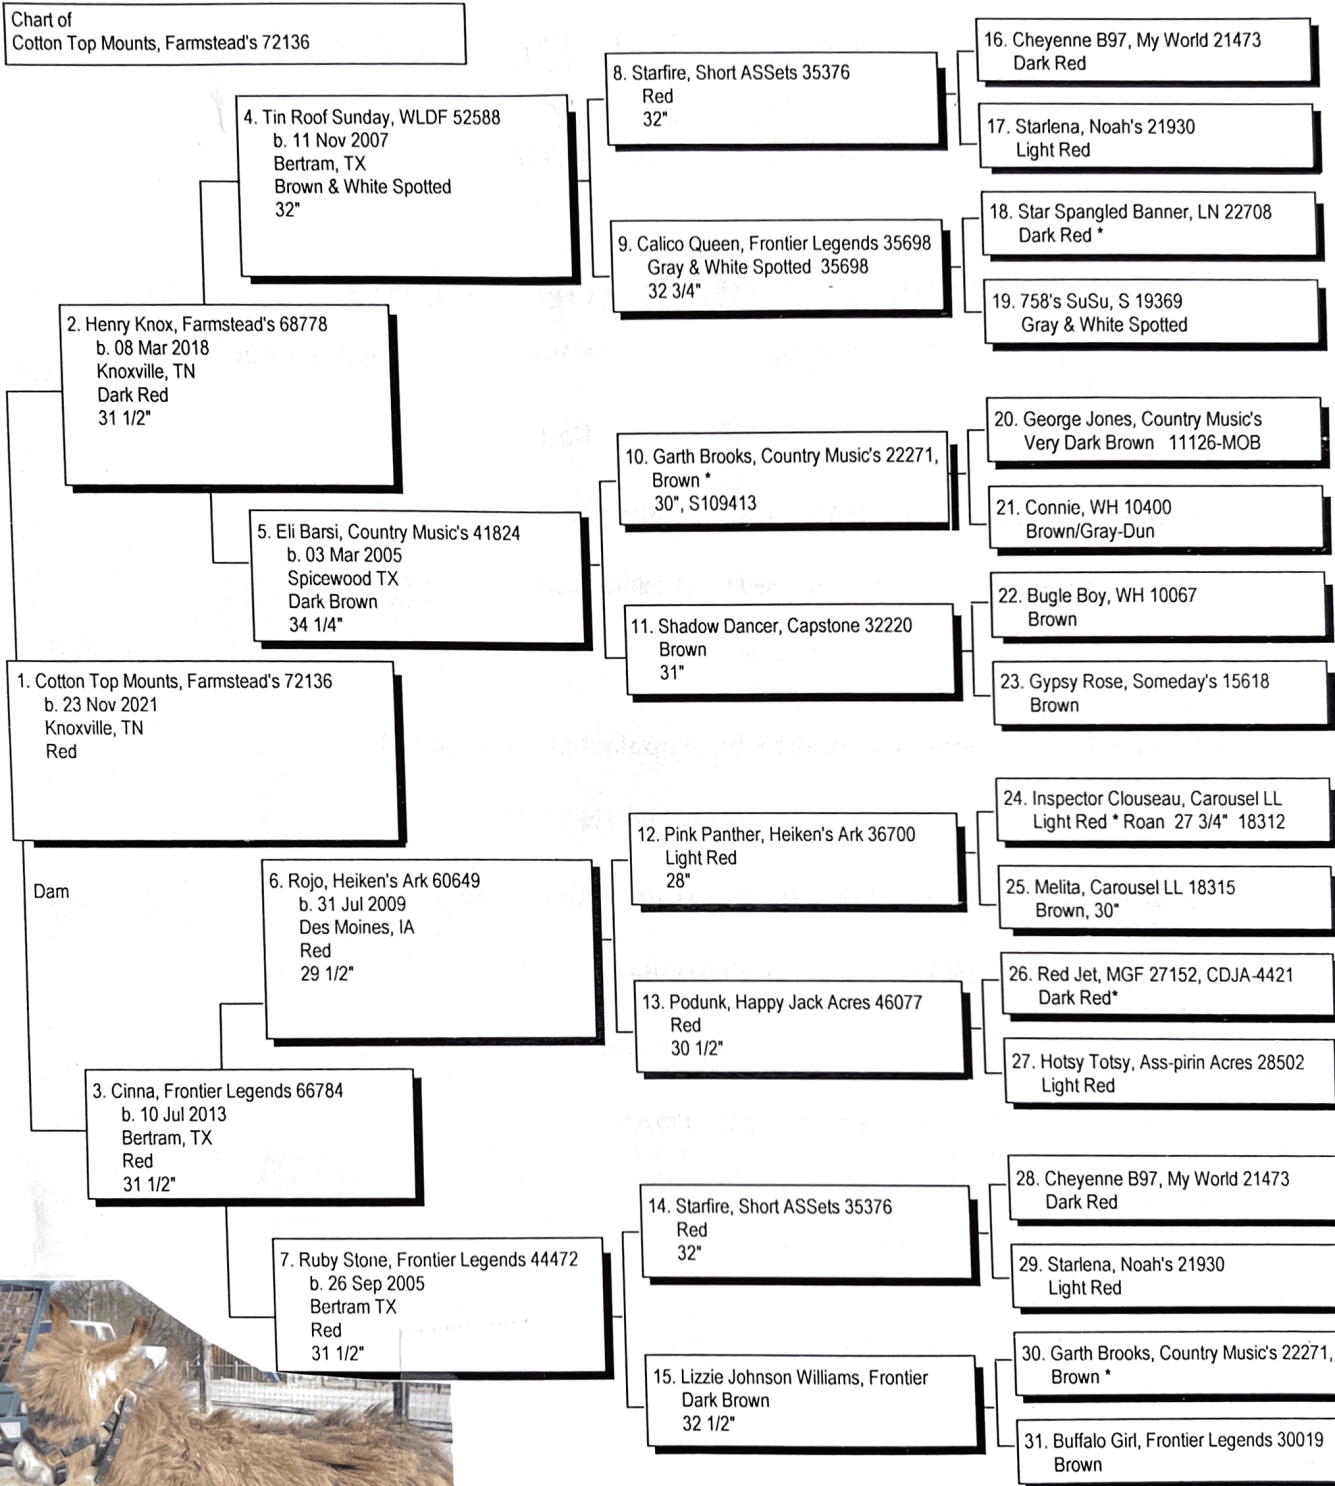

Pedigree

Chart #1

Chart of  
Cotton Top Mounts, Farmstead's 72136

**New Mailing Address**  
 ADMS, 2877 County Rd 2610, Bonham TX 75418  
 lovelongears.com Website phone 972-219-0781  
 lovelongear@hotmail.com