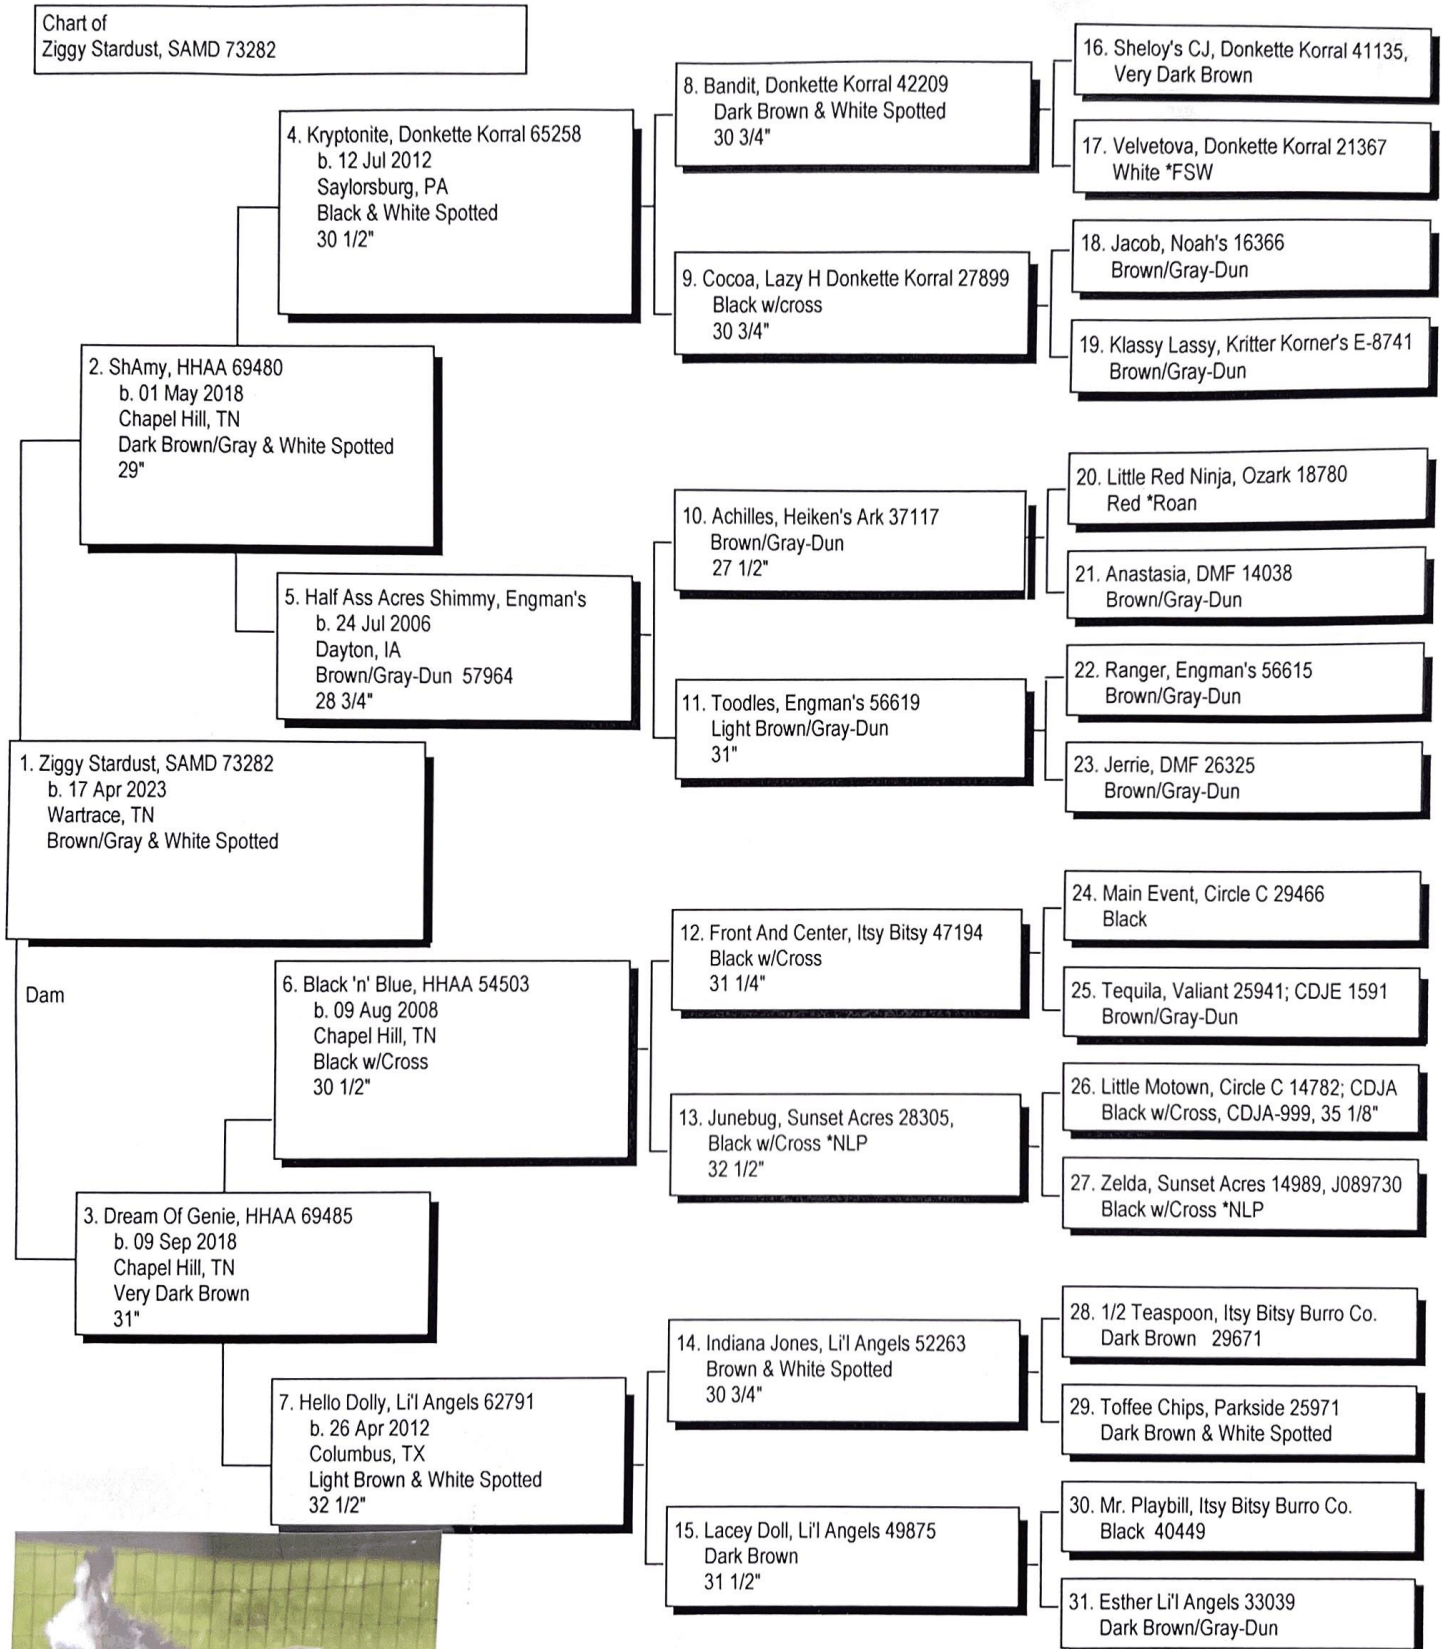

Pedigree

Chart #1

Chart of  
Ziggy Stardust, SAMD 73282

**American Donkey & Mule Society**  
 PO Box 1210, Lewisville TX 75067  
 (972) 219-0781, lovelongears@hotmail.com  
 ADMS is not responsible for errors submitted to  
 the registry.