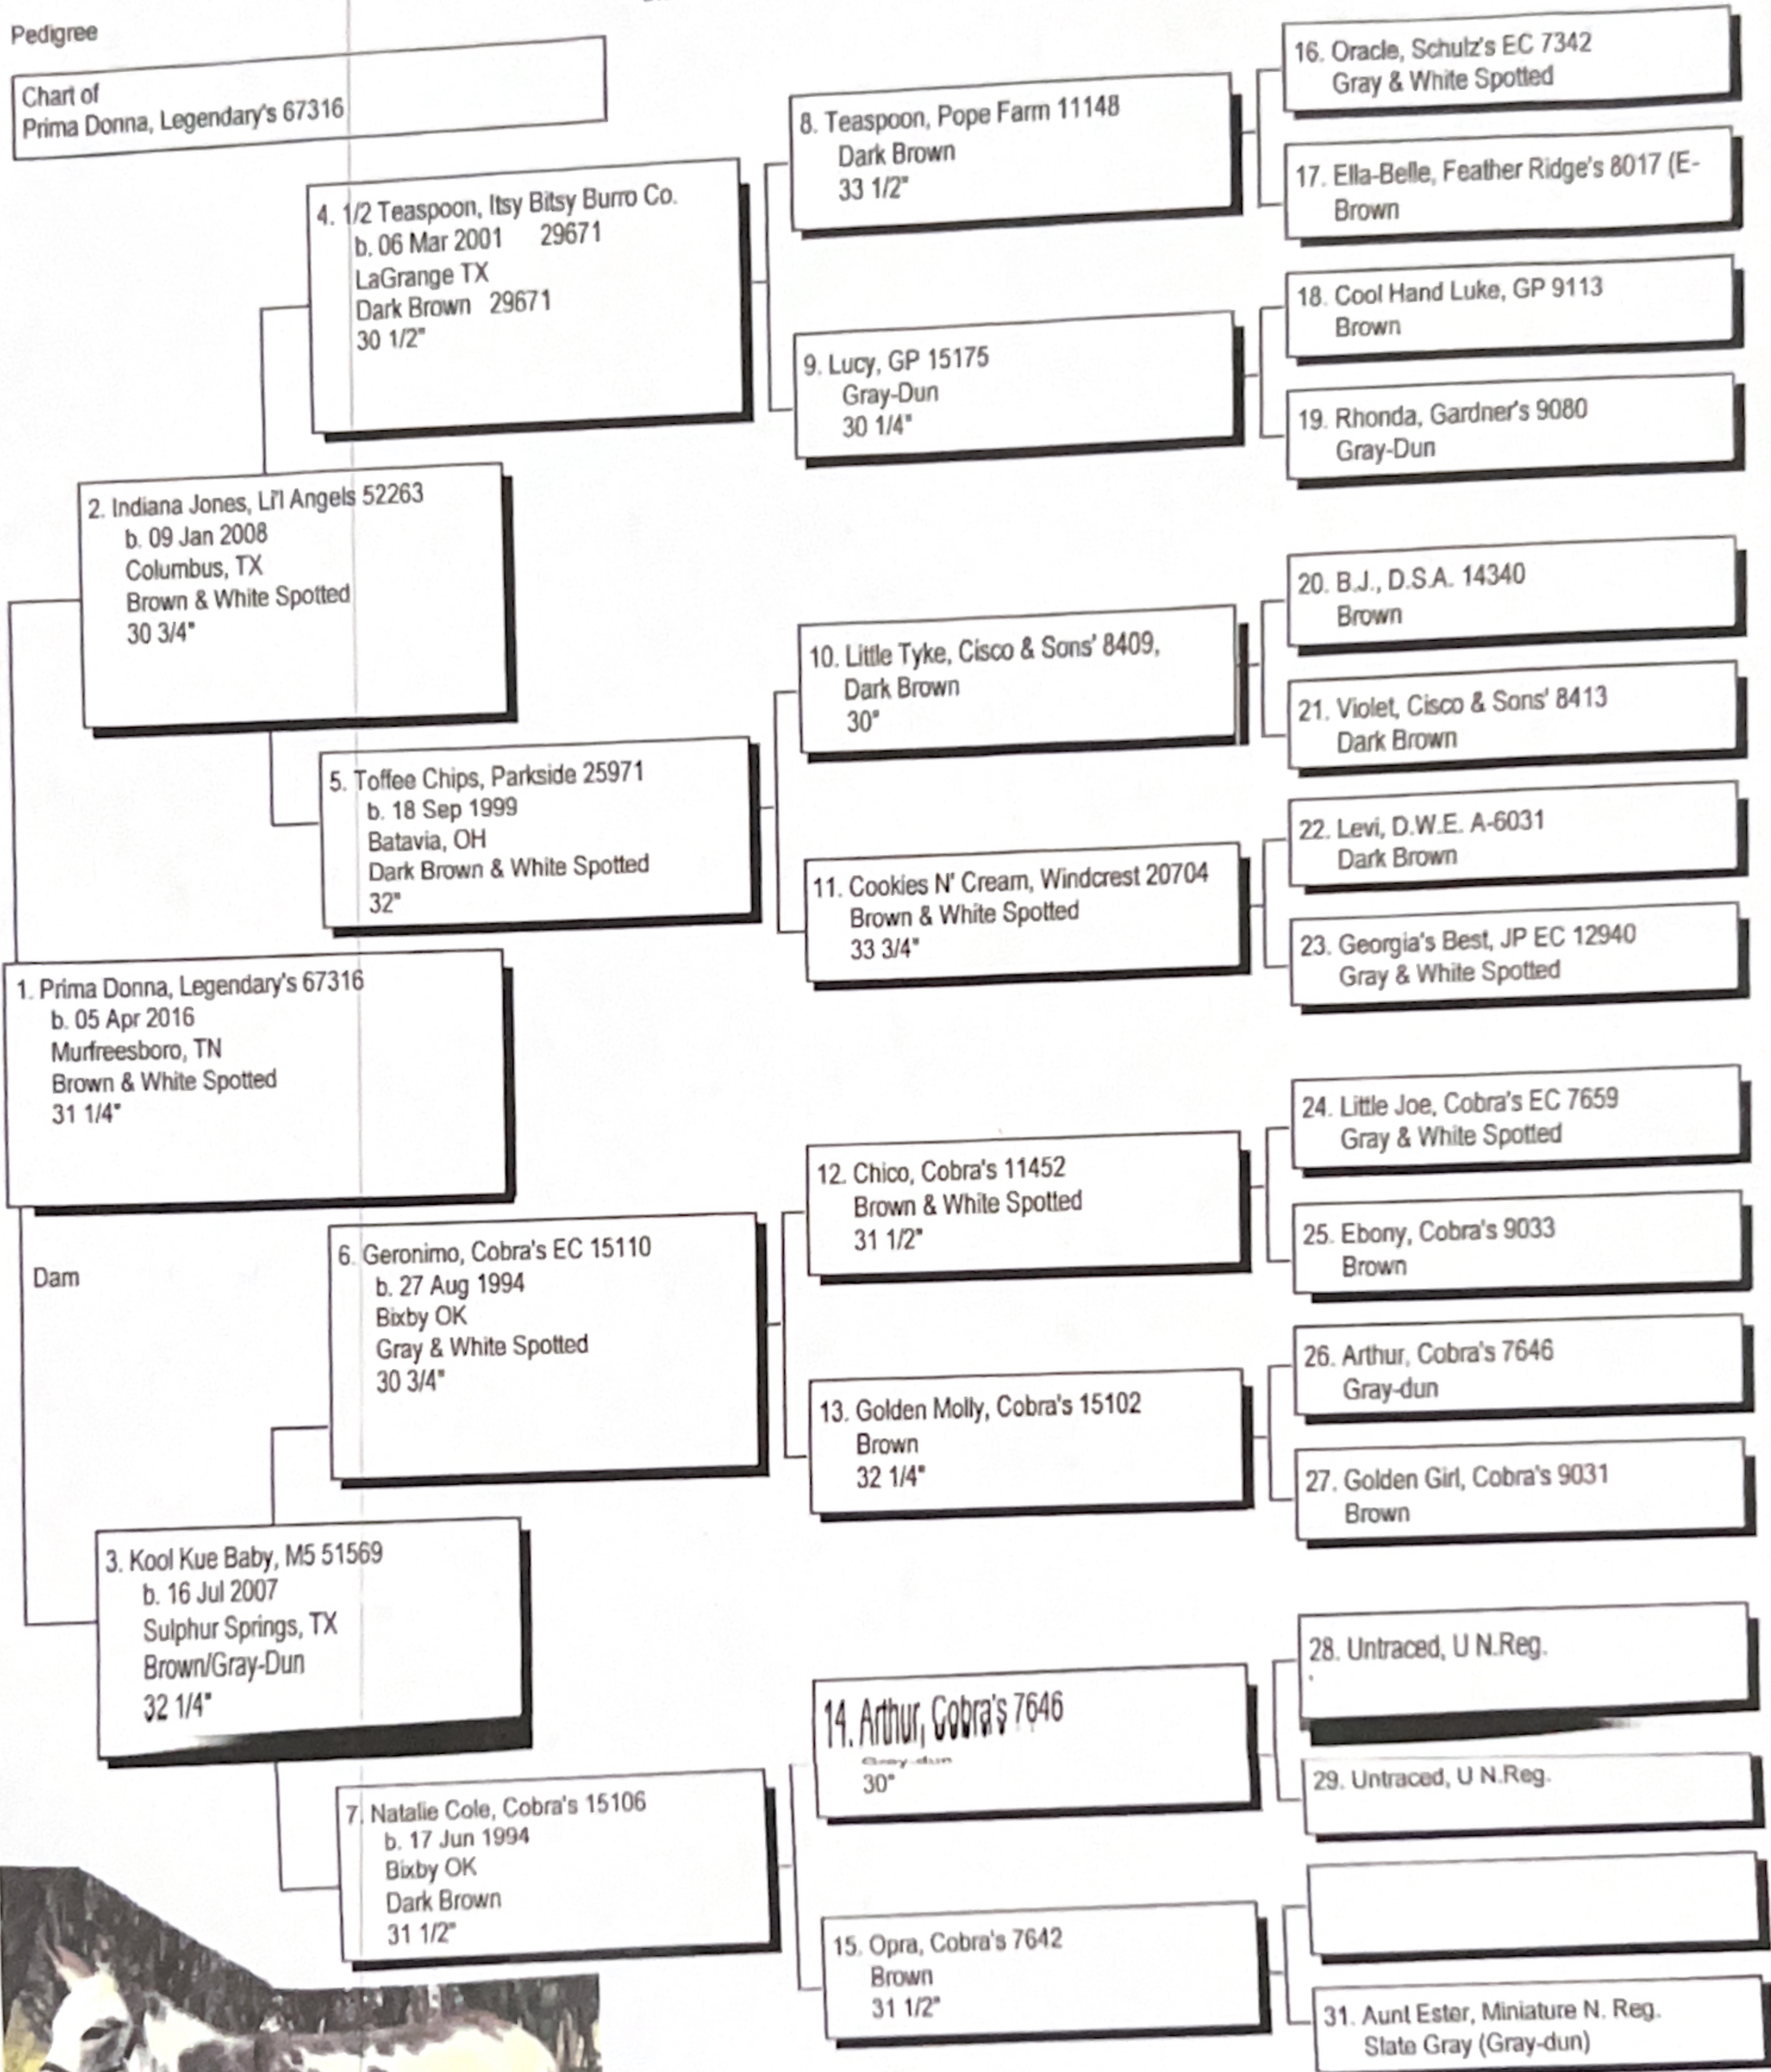

Pedigree

Chart #1

Chart of
Prima Donna, Legendary's 67316

The American Donkey and Mule Society,
PO Box 1210, Lewisville TX 75067
www.lovelongears.com/ (972) 219-0781
The American Donkey and Mule Society is not
responsible for errors in information submitted to
the registry.