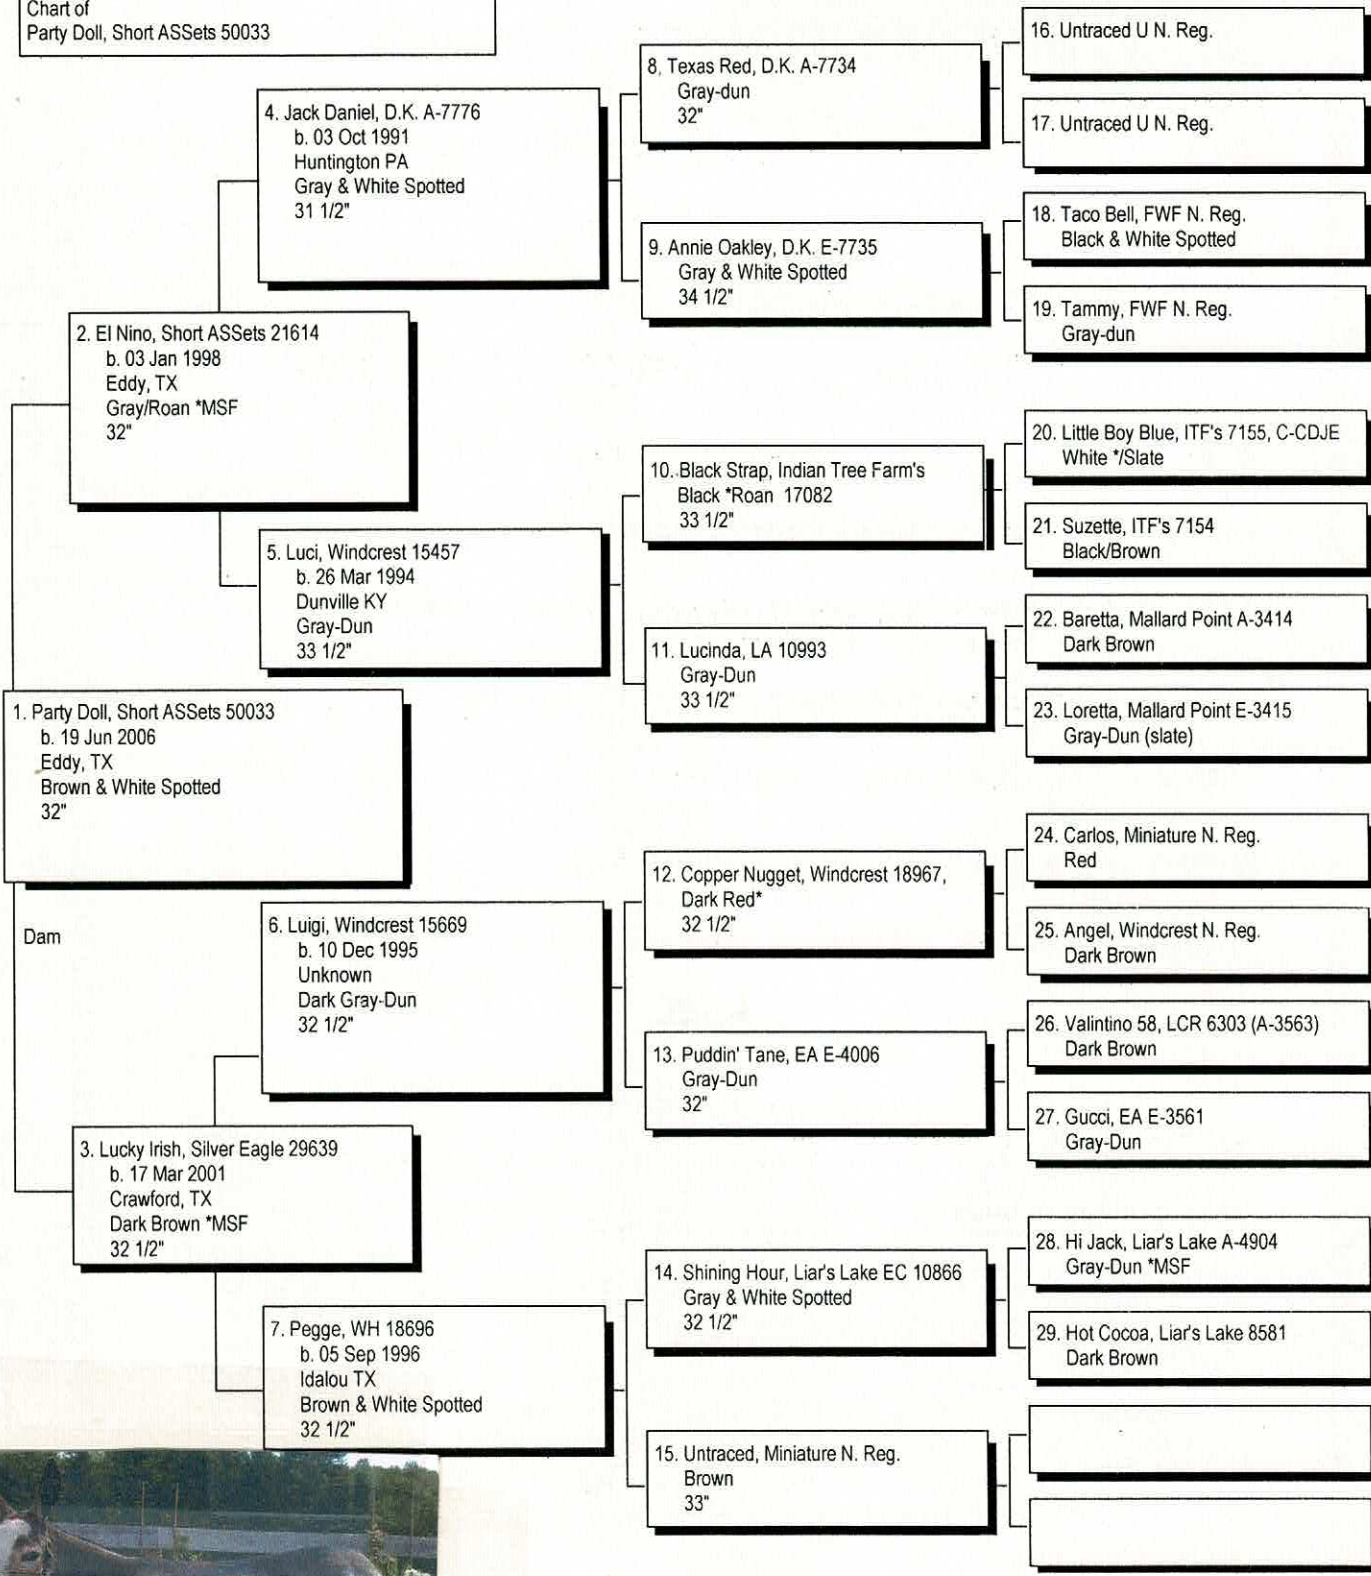

985120028064733

Pedigree

Chart #1

Chart of
Party Doll, Short ASSETS 50033

The American Donkey and Mule Society,
PO Box 1210, Lewisville TX 75067
www.lovelongears.com/ (972) 219-0781
The American Donkey and Mule Society is not
responsible for errors in information submitted to
the registry.