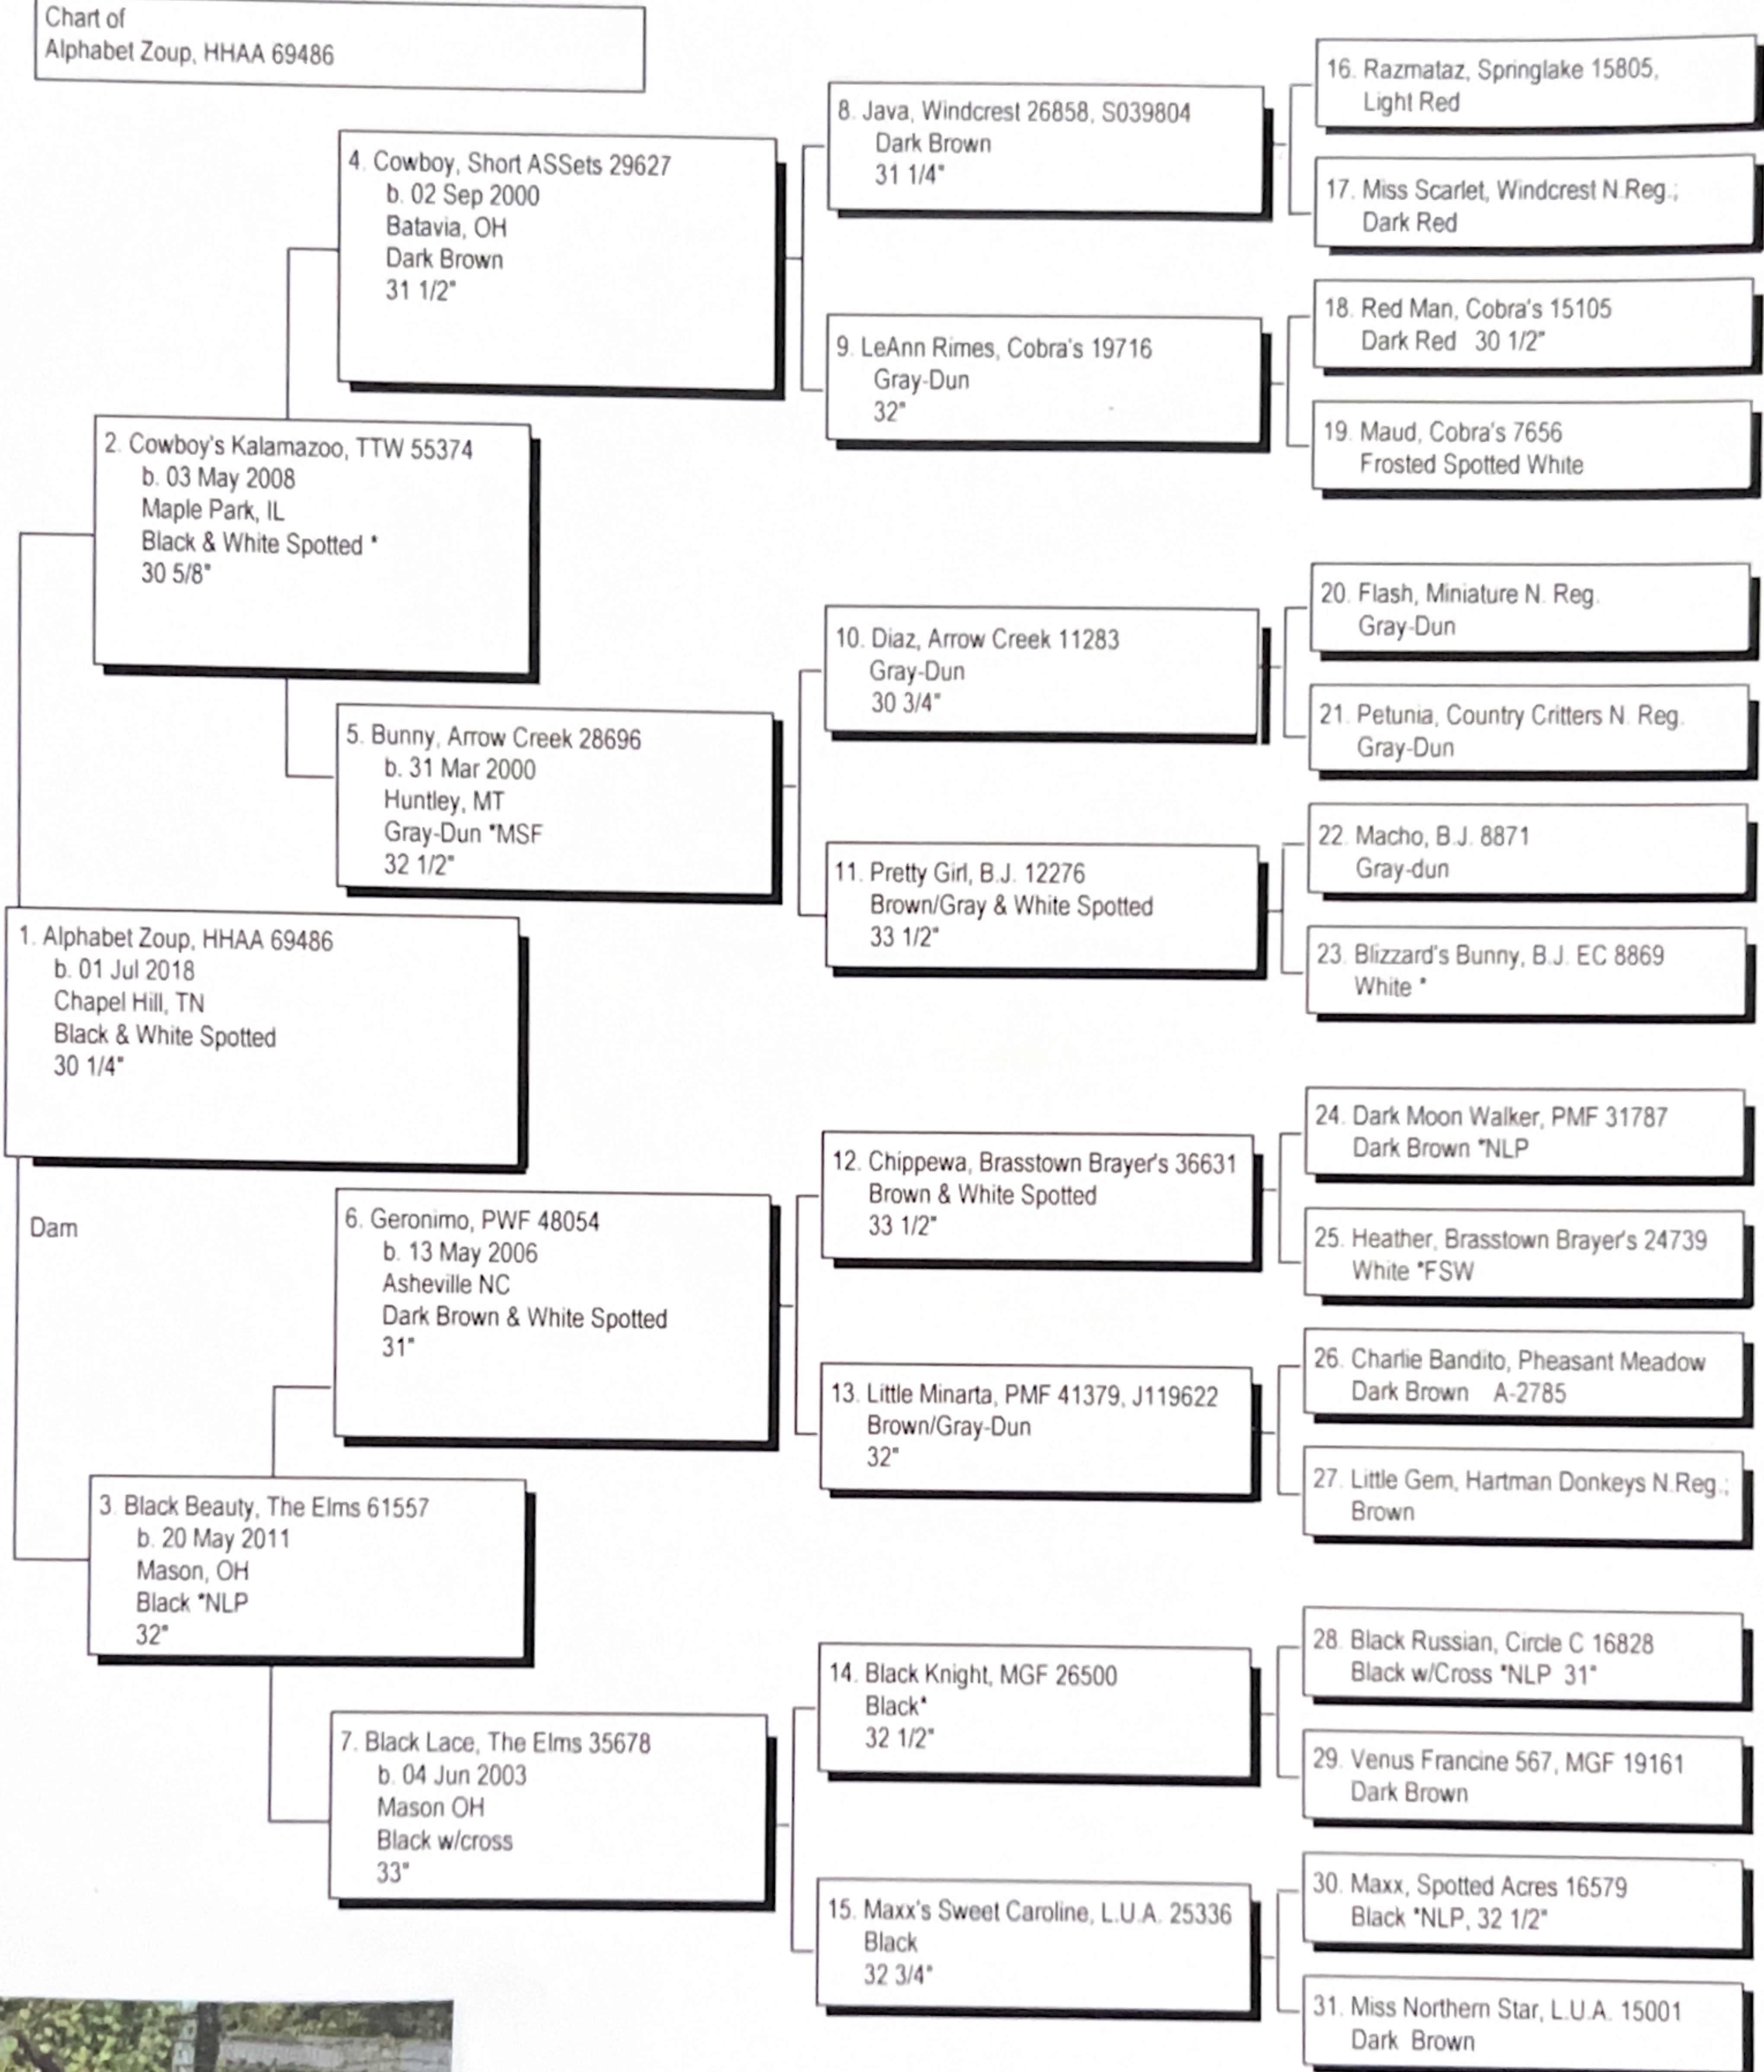

Expiry - Date: 19/09/2022

900164001625025

Pedigree

Chart #1

The American Donkey and Mule Society
 P.O. Box 1210, Lewisville, TX 75067 (972) 219-0781
 The American Donkey and Mule Society is not responsible
 for errors in information submitted to the registry.